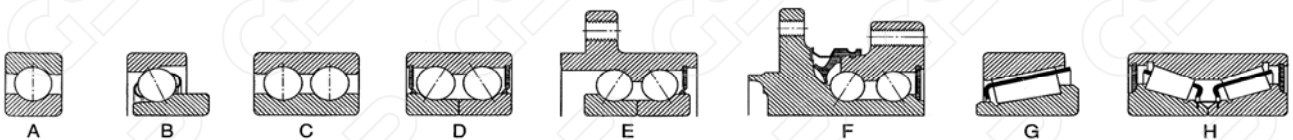

Bearing Kits

Contents of Complete Kits.....

ID	GSP Ref.														kg
51	GK0969	H	1		1		1								0.5
52	GK0975	H	1		1		1								0.51
53	GK0976	H	1		1		1								0.61
54	GK1306	D	1		1										0.485
55	GK1314	D	1		1		1								0.955
56	GK1317	D	1				1					1			0.58
57	GK1320	D	1				1					1			0.605
58	GK1324	G	2	2	1										0.627
59	GK1326	D	1				1						1		0.83
60	GK1327	D	1		1		1								0.55
61	GK1333	G	2	1											0.26
62	GK1340	D	1	2			1	2				1			0.68
63	GK1342	D	1	2			1	1							0.565
64	GK1344	D	1	1	1						1				0.63
65	GK1345	D	1	1	1						1				0.615
66	GK1347	D	1		1		1								0.93
67	GK1349		1	1	1		1								0.595
68	GK1353	G	2	1	2										0.413
69	GK1355	D	1			1	2								0.9
70	GK1356	D	1			1	2								1.11
71	GK1358	D	1		5	1	2								0.67
72	GK1362	D	1	1			1	1							0.922
73	GK1365	H	1	2			1	1							0.668
74	GK1366	G	2	2				1							0.55
75	GK1367	G	2	1	1										0.342
76	GK1369	G	2	1				1							0.46
77	GK1370	G	1	2							1				0.28
78	GK1374	D	1		1		1								0.78
79	GK1383	G	2	2	1										0.473
80	GK1393	G	2	1											1.185
81	GK1397	G	2	2						1					0.612
82	GK1401	D	1		1		1								0.515
83	GK1410	D	1		2		1		1		2				0.695
84	GK1412	D	1				1	1							0.865
85	GK1430	G	2	1				1							0.263
86	GK1431	G	2		1										0.4
87	GK1432	D	1		1		1								0.67
88	GK1433	G	2	1											0.43
89	GK1438	D	1		1		1								0.68
90	GK1439	D	1		1		1								0.7
91	GK1444	G	2	2	1										0.98
92	GK1459	D	1		1		1								0.61
93	GK1465	G	2	1				1							0.43
94	GK1466	A	1	1							1				0.725
95	GK1467	H	1	1											1.094
96	GK1470	G	1	1	6						2				0.545
97	GK1473	G	2	1	2										0.57
98	GK1480	D	1		1		2								0.82
99	GK1488	D	1		1		1								0.835
100	GK1495	D	1		1		2								0.65