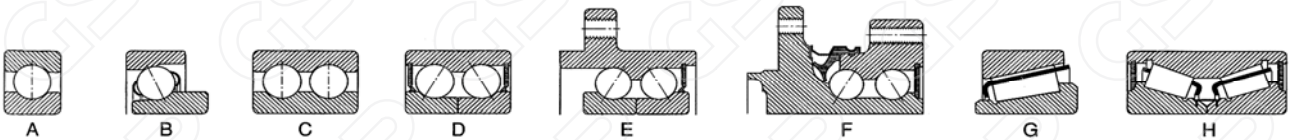

Bearing Kits

Contents of Complete Kits.....

ID	GSP Ref.													
1	GK0001	D	1		1		1						1	0.65
2	GK0504	G	2	1				1						0.26
3	GK0523	G	2	1				1						0.36
4	GK0526	G	2	1				1						0.335
5	GK0528	G	2	1				1						0.25
6	GK0529	G	2	1				1	1	1		1		0.27
7	GK0534	G	2	1				1						0.215
8	GK0540	G	2	1	1							1	1	0.39
9	GK0542	G	2	1				2						0.28
10	GK0575	D	1		4		2							0.62
11	GK0577	D	1		4		2							0.55
12	GK0593	D	1		3		2							0.56
13	GK0596	G	2	1										0.5
14	GK0613A	D	1		3	1	2							0.65
15	GK0652	G	2	1				1	1			1		0.247
16	GK0663	D	1				2	1						0.53
17	GK0687	G	2	2	1									0.5
18	GK0736	D	1				2	1						0.63
19	GK0739	G	2	2	1									0.48
20	GK0740	G	2	1	1									0.52
21	GK0741	G	2	1	1									0.5
22	GK0749	G	2	2									1	0.53
23	GK0754	D	1				1					1		0.615
24	GK0756	G	2	1										0.33
25	GK0757	D	1		1		1							0.94
26	GK0802	G	2	1	1									0.43
27	GK0826	G	2	1				1	1					0.48
28	GK0827	A	1	2			1				2		1	0.772
29	GK0828	G	2	1										0.635
30	GK0841	G	1	2						1				0.47
31	GK0882	D	1		1		1							0.68
32	GK0897	G	2	2	1									0.5
33	GK0898	G	2	2	1									0.5
34	GK0904	G	2	1	1									0.32
35	GK0906	D	1		1		2		1					0.61
36	GK0909	D	1		1		1							0.99
37	GK0910	A	2	2			1	1						0.62
38	GK0911	G	2	1	1									0.43
39	GK0915	D	1		1		1	1						0.88
40	GK0918	G	2	2	1									0.667
41	GK0919	G	2	2	1									0.667
42	GK0926	G	2	1	2				1					0.458
43	GK0927	G	2	1	2									0.397
44	GK0928	G	2	1	2									0.19
45	GK0941	G	2	1										0.35
46	GK0944	G	2	1				1						0.24
47	GK0947	G	2	1	1									0.26
48	GK0949	G	2	2	1				1					0.51
49	GK0961	H	1	1	1		1						2	0.55
50	GK0962	D	1		1		1							0.91