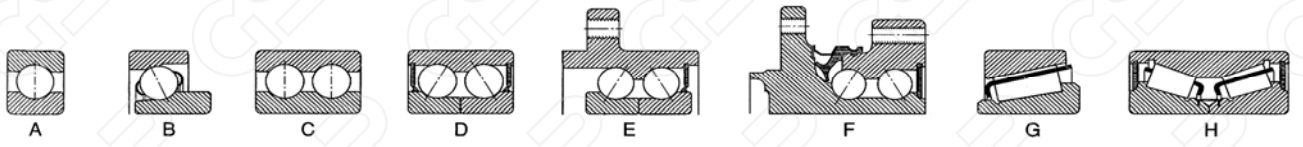

Bearing Kits

Contents of Complete Kits.....

ID	GSP Ref.													
201	GK3599	D	1		1		1							0.98
202	GK3601	D	1		1		1		1					0.55
203	GK3603	D	1		1		1							0.875
204	GK3605	D	1			1								0.979
205	GK3607	D	1			1	1							0.86
206	GK3608	D	1		1					1				1
207	GK3613	D	1		1		1							1.02
208	GK3614	H	1		1		1		1					1.26
209	GK3615	D	1		1									1.008
210	GK3616	D	1		1									0.995
211	GK3617	H	1		1		1							0.905
212	GK3618	D	1		1				1					1.015
213	GK3625	D	1		1		1							0.885
214	GK3628	D	1		1		1							1.145
215	GK3633	D	1		1		1							0.93
216	GK3637	D	1		1		1					1		0.72
217	GK3638	D	1		1		1			1				0.856
218	GK3639	D	1		1		1		1					0.65
219	GK3640	H	1		1		1		1					1.205
220	GK3641	H	1		1		1		1					1.65
221	GK3642	H	1		1		1							1.31
222	GK3645	D	1		1		1							1.6
223	GK3647	D	1		1									0.84
224	GK3648	D	1		1							1		1.125
225	GK3649	D	1		1		1							1.02
226	GK3657	D	1		1		1							0.665
227	GK3658	H	1	1	1		1		1			1	1	0.47
228	GK3666	G	2	1	1									0.32
229	GK3668	D	1		1		1							0.985
230	GK3676	H	1		1		1		1					0.655
231	GK3678	D	1		1		1							0.695
232	GK3679	H	1		1		1							1.145
233	GK3680	H	1		1		1		1					0.765
234	GK3682	D	1		1		1							0.7
235	GK3683	D	1		1		1							0.985
236	GK3684	D	1		1		1							0.605
237	GK3690	H	1		1		1							1.585
238	GK3703	D	1	2			1	2						0.62
239	GK3713	C	1	2	1		1							0.43
240	GK3729	D	1	2			1	1					1	0.66
241	GK3730	D	1	2			1	1					1	0.66
242	GK3740	A	1	3			1				2	1		0.774
243	GK3785	D	1		1		1	1						0.723
244	GK3786	D	1		1		2	1						0.565
245	GK3901	G	2	2	1									0.53
246	GK3906	D	1				1							0.805
247	GK3907	D	1				1	1						0.599
248	GK3909	D	1				1							0.768
249	GK3916	D	1	2			1	1						0.57
250	GK3922	H	1	2			2							0.61