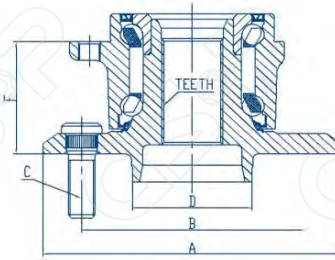

Hub Assemblies

Basic Dimension Table-GSP to Dimension.....

ID	GSP Ref.	BASIC DIMENSIONS(mm)					TEETH / d	ABS
		A	B	C	D	F		
541	9422006K	120	100	M12X1.5(4)	56.5	34	22	
542	9422007	116	98	M12X1.25(4)	58	35	22	
543	9422008	120.5	100	M12X1.5(4)	57	34.3	22	
544	9422009K	120.5	100	M12X1.5(4)	57	33.5	22	
545	9422010	182	140	Φ14(5)	98	57.5	22	
546	9422012K	120.65	100	M12X1.5(4)	57	33.5	22	
547	9422014	122.6	100	M12X1.5(4)	56.5	33.3	22	
548	9422015	116	98	M12X1.25(4)	58	30.7	22	
549	9422018	116	98	M12X1.25(4)	58	35.2	22	
550	9422023	120	100	M12X1.5(4)		35.8	22	
551	9422029	117	98	M12X1.25(4)	58.5	32	22	
552	9423001	130	100	M12X1.5(4)	60	36	23	
553	9423002	131	108	M12X1.5(4S)	63.2	35	23	
554	9423003K	121	100	M12X1.5(4)	60	35.3	23	
555	9423007	130	108.25	M12X1.5(4)	63.2	34.5	23	
556	9424016K	125	100	M12X1.5(4S)	54	36	24	
557	9425001	154	114.3	M12X1.5(4S)	67	38.5	25	
558	9425002	120	100	M12X1.5(4S)	54	35.5	25	
559	9425004K	131.2	108	M12X1.5(4S)	63.2	34.68	25	
560	9425009	116	98	M12X1.25(4)	58	35.2	25	
561	9425017	122	100	M12X1.25(4S)	59	32.5	25	
562	9425018K	136	114.3	M12X1.25(4S)	66	32.5	25	
563	9425022	128.5	108	M12X1.25(4)	65	33.8	25	
564	9426021	125	100	M12X1.5(4)	55	33.5	26	
565	9426023K	124.7	100	M12X1.5(4S)		33.5	26	
566	9426024	125	100	M12X1.5(4S)	54	36.5	26	
567	9427002	137	114.3	M12X1.5(4S)	67	35	27	
568	9427003	138	100	M12X1.5(4)	57	35	27	
569	9427004	147.8	114.3	M12X1.5(5S)	67	38	27	
570	9427011	145	120	M12X1.5(5)	72.5	35	27	
571	9427020	139	114.3	M12x1.5(5S)	67	40	27	
572	9427021	137.2	114.3	M12x1.5(5S)	67	40	27	
573	9428001	152	114.3	M12X1.5(4S)	64	42	28	
574	9428004	139	118	M14X1.5(5)	71	59.5	28	
575	9428006	139	118	M14X1.5(5)	71	46.4	28	
576	9428011	138.7	114.3	M12X1.5(5S)	67	37	28	
577	9430002	139	114.3	M12X1.5(5S)	67	40	30	
578	9433001	120	100	M12X1.5(4S)	56.5	33.8	33	
579	9433002	130.5	112	M14X1.5(5)	57	35	33	
580	9433004	137	110	M12X1.5(5)	65	35.7	33	
581	9433007	120	100	M12X1.5(4)	56.5	34.2	33	
582	9435001	155.5	130	M16X1.5(5)	78	58.5	35	
583	9435002	155.7	130	M16X1.5(5)	78	57.2	35	
584	9436001	126.5	100	M14X1.5(5)	57	33.5	36	√
585	9436002K	126.5	100	M14X1.5(5)	57	36.5	36	√