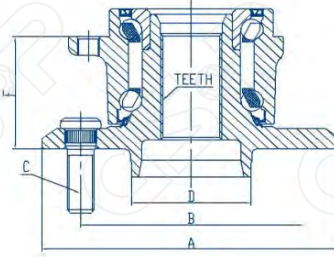

Hub Assemblies

Basic Dimension Table-GSP to Dimension.....

ID	GSP Ref.	BASIC DIMENSIONS(mm)					TEETH / d	ABS
		A	B	C	D	F		
586	9499001	80	65	Φ10.5(4)		78.5		
587	9499004	82	65.5	M10X1.25(4)		82.3		
588	9499014		65	Φ10.5(6)		78		
589	9499015		65	Φ10.5(6)		78		
590	9499032K		65	M10X1.25(4)	36	34