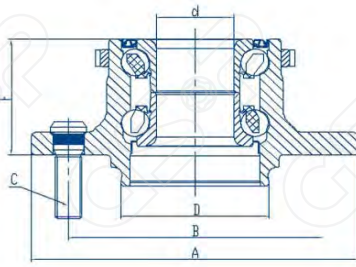

Hub Assemblies

Basic Dimension Table-GSP to Dimension.....

ID	GSP Ref.	BASIC DIMENSIONS(mm)					TEETH / d	ABS
		A	B	C	D	F		
541	9422006K	120	100	M12X1.5(4)	56.5	34	22	
542	9422007	116	98	M12X1.25(4)	58	35	22	
543	9422008	120.5	100	M12X1.5(4)	57	34.3	22	
544	9422009K	120.5	100	M12X1.5(4)	57	33.5	22	
545	9422010	182	140	Φ14(5)	98	57.5	22	
546	9422012K	120.65	100	M12X1.5(4)	57	33.5	22	
547	9422014	122.6	100	M12X1.5(4)	56.5	33.3	22	
548	9422015	116	98	M12X1.25(4)	58	30.7	22	
549	9422018	116	98	M12X1.25(4)	58	35.2	22	
550	9422023	120	100	M12X1.5(4)		35.8	22	
551	9422029	117	98	M12X1.25(4)	58.5	32	22	
552	9423001	130	100	M12X1.5(4)	60	36	23	
553	9423002	131	108	M12X1.5(4S)	63.2	35	23	
554	9423003K	121	100	M12X1.5(4)	60	35.3	23	
555	9423007	130	108.25	M12X1.5(4)	63.2	34.5	23	
556	9424016K	125	100	M12X1.5(4S)	54	36	24	
557	9425001	154	114.3	M12X1.5(4S)	67	38.5	25	
558	9425002	120	100	M12X1.5(4S)	54	35.5	25	
559	9425004K	131.2	108	M12X1.5(4S)	63.2	34.68	25	
560	9425009	116	98	M12X1.25(4)	58	35.2	25	
561	9425017	122	100	M12X1.25(4S)	59	32.5	25	
562	9425018K	136	114.3	M12X1.25(4S)	66	32.5	25	
563	9425022	128.5	108	M12X1.25(4)	65	33.8	25	
564	9426021	125	100	M12X1.5(4)	55	33.5	26	
565	9426023K	124.7	100	M12X1.5(4S)		33.5	26	
566	9426024	125	100	M12X1.5(4S)	54	36.5	26	
567	9427002	137	114.3	M12X1.5(4S)	67	35	27	
568	9427003	138	100	M12X1.5(4)	57	35	27	
569	9427004	147.8	114.3	M12X1.5(5S)	67	38	27	
570	9427011	145	120	M12X1.5(5)	72.5	35	27	
571	9427020	139	114.3	M12x1.5(5S)	67	40	27	
572	9427021	137.2	114.3	M12x1.5(5S)	67	40	27	
573	9428001	152	114.3	M12X1.5(4S)	64	42	28	
574	9428004	139	118	M14X1.5(5)	71	59.5	28	
575	9428006	139	118	M14X1.5(5)	71	46.4	28	
576	9428011	138.7	114.3	M12X1.5(5S)	67	37	28	
577	9430002	139	114.3	M12X1.5(5S)	67	40	30	
578	9433001	120	100	M12X1.5(4S)	56.5	33.8	33	
579	9433002	130.5	112	M14X1.5(5)	57	35	33	
580	9433004	137	110	M12X1.5(5)	65	35.7	33	
581	9433007	120	100	M12X1.5(4)	56.5	34.2	33	
582	9435001	155.5	130	M16X1.5(5)	78	58.5	35	
583	9435002	155.7	130	M16X1.5(5)	78	57.2	35	
584	9436001	126.5	100	M14X1.5(5)	57	33.5	36	√
585	9436002K	126.5	100	M14X1.5(5)	57	36.5	36	√