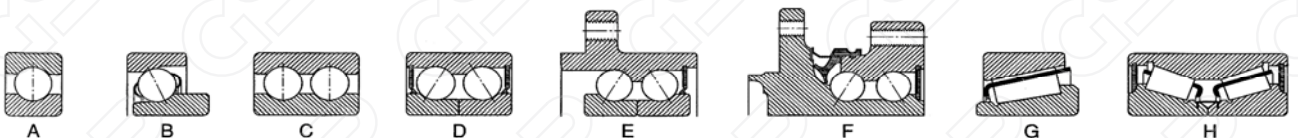

Bearing Kits

Contents of Complete Kits.....

ID	GSP Ref.													kg
151	GK3427	D	1		4	1								1.174
152	GK3428	G	2	2	1									1.35
153	GK3429	G	2	1	1				1					0.575
154	GK3430	G	2	1	1				1					0.915
155	GK3434	G	2	1					1			2		0.6
156	GK3435	H	1	1							2			1.045
157	GK3441	D	1		1		1							0.64
158	GK3443	D	1	2	1		1							0.97
159	GK3446	D	1		1		1			1				0.674
160	GK3449	D	1		1	1	1							1.02
161	GK3450	D	1		1	1	1							1.03
162	GK3455	D	1		1		1							0.75
163	GK3475	G	2	1						1				1.215
164	GK3485	G	2	2	1									0.649
165	GK3486	D	1		1		1							0.955
166	GK3490	D	1		1		1	1						0.94
167	GK3492	D	1		1		1							0.99
168	GK3495	D	1		1		2							0.99
169	GK3496	D	1		1		1							0.62
170	GK3500	D	1		1		1							1.21
171	GK3501	H	1		1		1							1.2
172	GK3504	D	1		1		1							1.15
173	GK3518	D	1		1		1							0.991
174	GK3519	G	2	1				1						0.25
175	GK3520	D	1		1		1		1					0.73
176	GK3521	H	1		1		1							0.55
177	GK3522	D	1		1		1							1.23
178	GK3525	H	1		1		1					1		0.48
179	GK3527	D	1		1		1							0.865
180	GK3530	D	1		1		1							0.69
181	GK3531	D	1		1		1							0.69
182	GK3532	D	1	1	1		2		1				1	0.515
183	GK3535	D	1			1								0.839
184	GK3538	D	1		1		1							0.66
185	GK3539	D	1		1		1		1					0.78
186	GK3543	D	1		1		2							0.789
187	GK3551	H	1											0.975
188	GK3552	H	1											1.4
189	GK3554A	D	1		1		1							0.67
190	GK3556	H	1	1	1		1				1			0.47
191	GK3565	G	2	1										0.47
192	GK3571	D	1		1		1							0.495
193	GK3572	D	1				1		1					0.39
194	GK3574	D	1		1		1							1.175
195	GK3575	D	1		1		1							0.75
196	GK3577	D	1		1		1							0.545
197	GK3581	D	1		1		1							0.69
198	GK3584	D	1		1		1							0.86
199	GK3596	D	1		1		1							0.73
200	GK3598	D	1		1		1							0.8