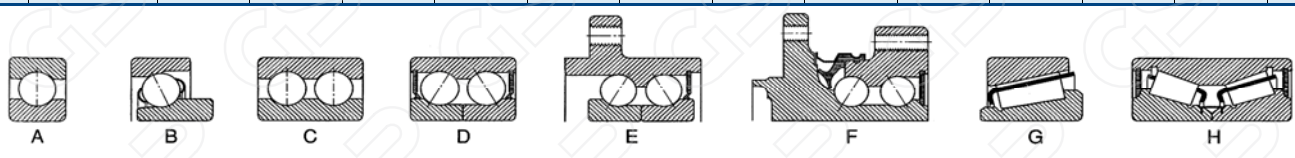

Bearing Kits

Contents of Complete Kits.....

ID	GSP Ref.													kg
301	GK6926	D	1		1		1							0.953
302	GK6956	D	1				1	1						0.76
303	GK6966	D	1				1	1						0.481
304	GK6972	D	1		1		1							1.02
305	GK6975	D	1		1		1							0.575
306	GK7440	D	1		1		1							1.208
307	GK7469	D	1		2		1							0.975
308	GK7490	D	1		1		1							0.77
309	GK7525	D	1		1		1							0.555
310	GK7526	D	1		1		1							0.678
311	GK7534A	H	1	1	1		1							1.6
312	GK7536	D	1		1		1							1.02
313	GK7538	D	1		1		1							1.17
314	GK7587	D	1		1		1							1.015