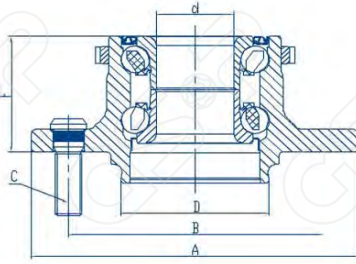

Hub Assemblies

Basic Dimension Table-GSP to Dimension.....

ID	GSP Ref.	BASIC DIMENSIONS(mm)					TEETH / d	ABS
		A	B	C	D	F		
586	9499001	80	65	Φ10.5(4)		78.5		
587	9499004	82	65.5	M10X1.25(4)		82.3		
588	9499014		65	Φ10.5(6)		78		
589	9499015		65	Φ10.5(6)		78		
590	9499032K		65	M10X1.25(4)	36	34