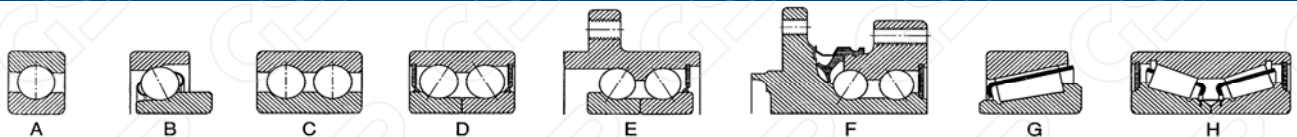

Bearing Kits

Contents of Complete Kits.....

ID	GSP Ref.													
101	GK1498	G	2	1		1			1					0.395
102	GK1499	G	2	1		4			1	1				0.678
103	GK1905	G	1	1										0.342
104	GK1909	G	2	1			1			1	1	1		0.81
105	GK1911	D	1	2			1	1	1					0.655
106	GK1928	G	2	2	1									0.5
107	GK1930	A	2	1				1						0.32
108	GK1931	A	2					1				1		0.303
109	GK1948	D	1	1	1		1		1					1.04
110	GK1950	D	1	1	1		1							0.8
111	GK1951	G	2	1			1	1		1	1			0.805
112	GK1956	G	1	1						1	2		1	0.495
113	GK1961	G	2	1	1									0.388
114	GK1962	G	2	1	1									0.355
115	GK1970	D	1	2			1	1						0.86
116	GK1971	A	1	1								1		0.458
117	GK1973	D	1	2			1	1						0.815
118	GK1999	D	1	2			2	2						0.725
119	GK3201	D	1	3			2	1						0.73
120	GK3205	G	2	2							1			0.85
121	GK3206	G	1	2						1				0.499
122	GK3217	G	2	1				1						0.22
123	GK3219	H	1	2			1							0.58
124	GK3220	A	1	2								1		0.644
125	GK3224	D	1	1			1	1						0.54
126	GK3235	H	1	2	1		1	1						0.71
127	GK3236	H	1	3	1		1							0.76
128	GK3237	D	1				1	2						0.965
129	GK3245	D	1		1		1							0.76
130	GK3246	D	1		1		1							0.82
131	GK3255	G	2	1				1						0.22
132	GK3257	D	1				2	1						0.6
133	GK3272	D	1				1	1						0.664
134	GK3308	D	1	2			1	1				1		0.69
135	GK3309	C	1	2			1	2						0.635
136	GK3325	C	1	2							1		1	1.3
137	GK3331	G	2	2										1
138	GK3332	H	1	2										1.656
139	GK3400	D	1		1	9	1				2			1.435
140	GK3403	D	1				2	1						0.57
141	GK3404	G	2	2	1			1					1	1.15
142	GK3410	D	1				2	1						0.73
143	GK3412	D	1		1		2							0.778
144	GK3413	D	1		1		1							0.555
145	GK3414	D	1		1		1							0.69
146	GK3416	D	1		1		1							0.715
147	GK3417	G	2	2						1	1			1.04
148	GK3420	G	2	1			1				3			0.796
149	GK3421	G	2	2							2			0.8
150	GK3423	D	1		1		1	1		1				0.93